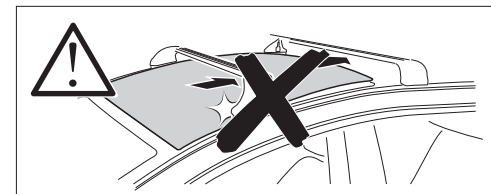

ISO 11154-E

This kit is only for vehicles with flush railing.

1 KIT
Safety

O28 x4   145 x4   O22 x4   Spare Part 54201 x4

Max: 75 kg / 165 lbs

Max 130 km/h / 80 Mph

2 FOOT PACK
> Instructions

4 Nm x1

80 km/h / 50 Mph